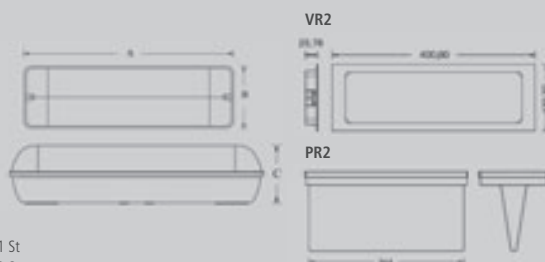

Beschreibung

Leuchtenkörper ist aus Polykarbonat angefertigt, Diffusor ist klarer Polykarbonat. Inklusive LED Kontrolleuchte der Batterieladung.

Zubehör: **PR2** - Flagge, **PR2, PP2, PL2, PE2** - wahlfreies Piktogramm

	A	B	C	lm	Autonomie Autonomy Autonomie	Funkce Function Funktion	Autotest Autotest Selbsttest	LED - W	T5 - W	Kg
VM NS2 E1	361	109	84	210	1h	Nouzové/Emergency/Notfall	Ne/No/Nein	8	8	0,7
VM NS2 E3	361	109	84	70	3h	Nouzové/Emergency/Notfall	Ne/No/Nein	8	8	0,9
VM NS2 T1	361	109	84	210	1h	Stále svítící/Maintained/Permanent	Ne/No/Nein	8	8	0,7
VM NS2 T3	361	109	84	70	3h	Stále svítící/Maintained/Permanent	Ne/No/Nein	8	8	0,9
VM NS2LED E1	361	109	84	235	1h	Nouzové/Emergency/Notfall	Ne/No/Nein	3,5	3,5	0,8
VM NS2LED E3	361	109	84	100	3h	Nouzové/Emergency/Notfall	Ne/No/Nein	5	5	0,8