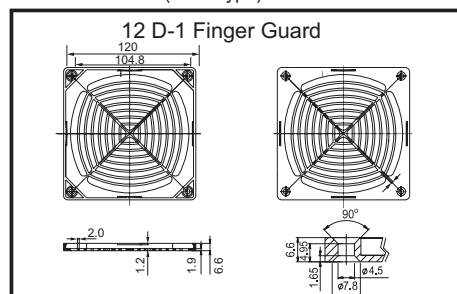

PLASTIC FILTE A

For 60mm Fan(06 D Type)

For 80mm Fan(08 D Type)

For 120mm Fan(12 D Type)

For 172mm Fan(17 D Type)