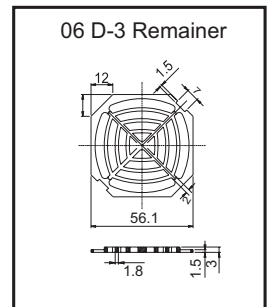

PLASTIC FILTE A

For 60mm Fan(06 D Type)

For 80mm Fan(08 D Type)

For 120mm Fan(12 D Type)

For 172mm Fan(17 D Type)