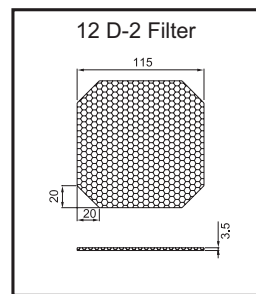

PLASTIC FILTE A

For 60mm Fan(06 D Type)

For 80mm Fan(08 D Type)

For 120mm Fan(12 D Type)

For 172mm Fan(17 D Type)