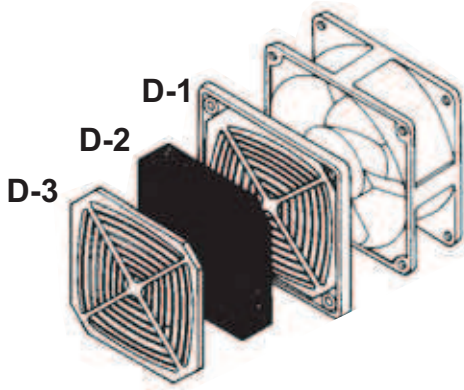

PLASTIC FILTE A

For 60mm Fan(06 D Type)

For 80mm Fan(08 D Type)

For 120mm Fan(12 D Type)

For 172mm Fan(17 D Type)