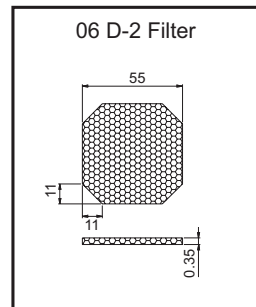

PLASTIC FILTE A

For 60mm Fan(06 D Type)

For 80mm Fan(08 D Type)

For 120mm Fan(12 D Type)

For 172mm Fan(17 D Type)