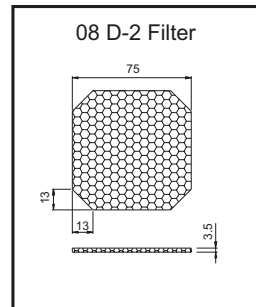

PLASTIC FILTE A

For 60mm Fan(06 D Type)

For 80mm Fan(08 D Type)

For 120mm Fan(12 D Type)

For 172mm Fan(17 D Type)