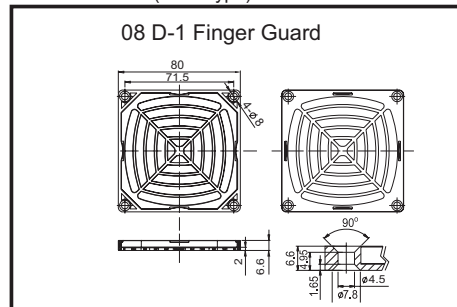

PLASTIC FILTE A

For 60mm Fan(06 D Type)

For 80mm Fan(08 D Type)

For 120mm Fan(12 D Type)

For 172mm Fan(17 D Type)