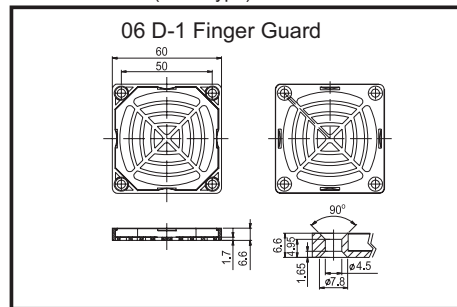

PLASTIC FILTE A

For 60mm Fan(06 D Type)

For 80mm Fan(08 D Type)

For 120mm Fan(12 D Type)

For 172mm Fan(17 D Type)