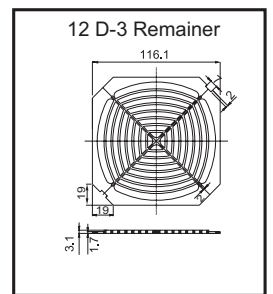

PLASTIC FILTE A

For 60mm Fan(06 D Type)

For 80mm Fan(08 D Type)

For 120mm Fan(12 D Type)

For 172mm Fan(17 D Type)