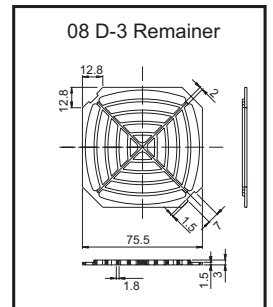

PLASTIC FILTE A

For 60mm Fan(06 D Type)

For 80mm Fan(08 D Type)

For 120mm Fan(12 D Type)

For 172mm Fan(17 D Type)