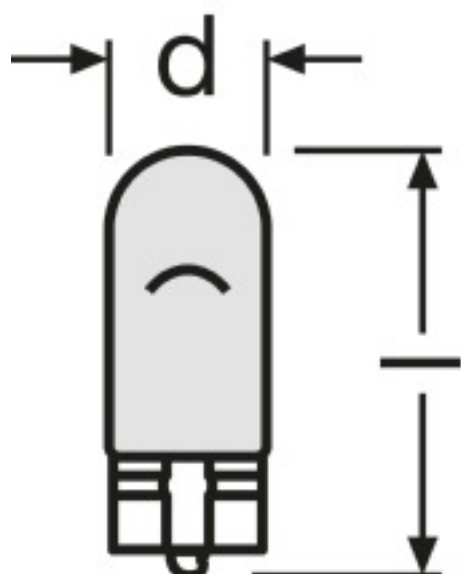

### Dimensions & weight

Length	25.1 mm
Diameter	10.0 mm
Product weight	1.50 g

Product line drawing

Base