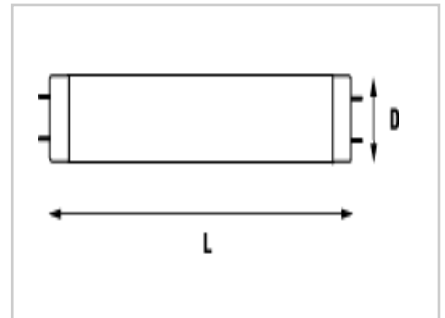

Product selected: F58W T8 GroLux

Product Attributes

Item description	F58W T8 GroLux
Bulb shape	Tubular
Bulb finish / Light colour	Coated
Nominal wattage (W)	58
Nominal Voltage (V)	110
Cap	G13
Maximum Lamp length L [mm]	1514.2
Diameter D [mm]	26
Nominal luminous flux at 25°C (lm)	n.a.
Ordering Code	0000714

Fixture rating

Product Image

Product line drawing (image)

Cap (image)