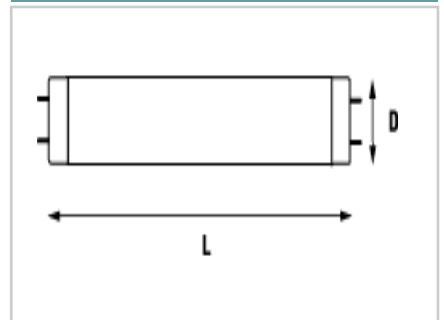

Product selected: F38W T8 GroLux

Product Attributes

Item description	F38W T8 GroLux
Bulb shape	Tubular
Bulb finish / Light colour	Coated
Nominal wattage (W)	38
Nominal Voltage (V)	104
Cap	G13
Maximum Lamp length L [mm]	1061.2
Diameter D [mm]	26
Nominal luminous flux at 25°C (lm)	n.a.
Ordering Code	0000713

Fixture rating

Product Image

Product line drawing (image)

Cap (image)