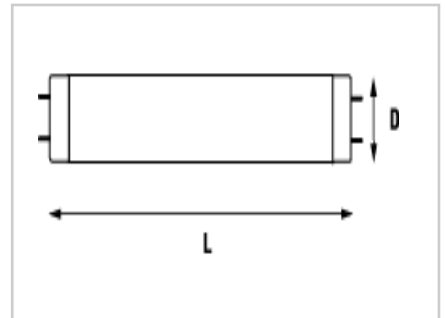

Product line drawing (image)