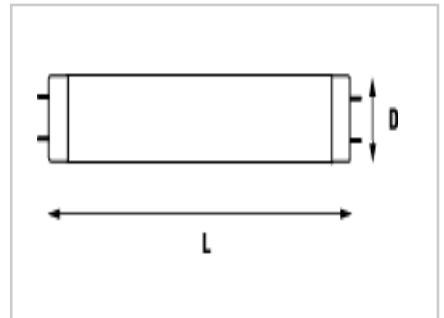

Product selected: F30W T8 GroLux

Product Attributes

Item description	F30W T8 GroLux
Bulb shape	Tubular
Bulb finish / Light colour	Coated
Nominal wattage (W)	30
Nominal Voltage (V)	96
Cap	G13
Maximum Lamp length L [mm]	908.8
Diameter D [mm]	26
Nominal luminous flux at 25°C (lm)	n.a.
Ordering Code	0000711

Fixture rating

Product Image

Product line drawing (image)

Cap (image)