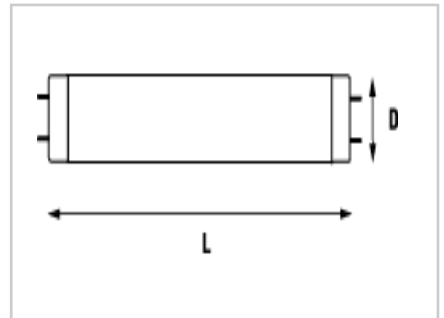

Product selected: F25W 30" GroLux

Product Attributes

Item description	F25W 30" GroLux
Bulb shape	Tubular
Bulb finish / Light colour	Coated
Nominal wattage (W)	25
Nominal Voltage (V)	84
Cap	G13
Maximum Lamp length L [mm]	756.4
Diameter D [mm]	26
Nominal luminous flux at 25°C (lm)	n.a.
Ordering Code	0000710

Fixture rating

Product Image

Product line drawing (image)

Cap (image)