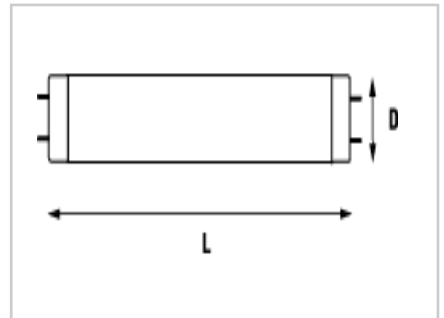

Product selected: F18W T8 GroLux

Product Attributes

Item description	F18W T8 GroLux
Bulb shape	Tubular
Bulb finish / Light colour	Coated
Nominal wattage (W)	18
Nominal Voltage (V)	57
Cap	G13
Maximum Lamp length L [mm]	604
Diameter D [mm]	26
Nominal luminous flux at 25°C (lm)	n.a.
Ordering Code	0000709

Fixture rating

Product Image

Product line drawing (image)

Cap (image)