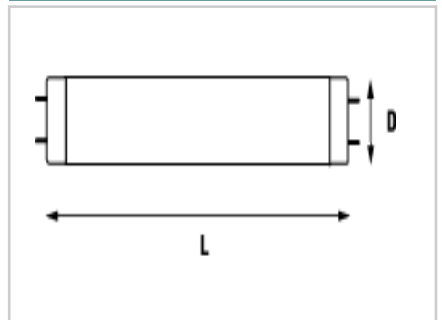

Product line drawing (image)