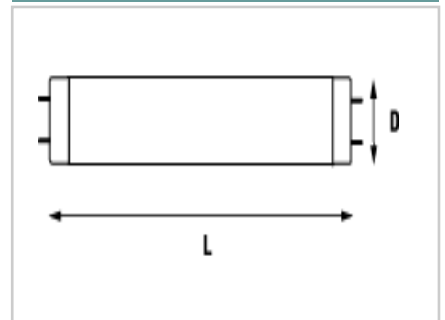

Product selected: F15W T8 GroLux

Product Attributes

Item description	F15W T8 GroLux
Bulb shape	25000
Bulb finish / Light colour	Coated
Nominal wattage (W)	5
Cap	G13
Maximum Lamp length L [mm]	200
Diameter D [mm]	26
Nominal luminous flux at 25°C (lm)	n.a.
Ordering Code	0000708

Fixture rating

Product Image

Product line drawing (image)

Cap (image)