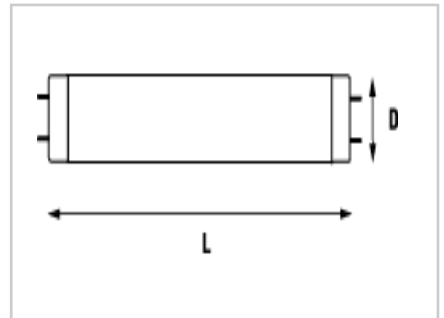

Product selected: F14W T8 GroLux

Product Attributes

| | |
|------------------------------------|----------------|
| Item description | F14W T8 GroLux |
| Bulb shape | Tubular |
| Bulb finish / Light colour | Coated |
| Nominal wattage (W) | 14 |
| Nominal Voltage (V) | 38 |
| Cap | G13 |
| Maximum Lamp length L [mm] | 375.4 |
| Diameter D [mm] | 26 |
| Nominal luminous flux at 25°C (lm) | n.a. |
| Ordering Code | 0000707 |

Fixture rating

Product Image

Product line drawing (image)

Cap (image)