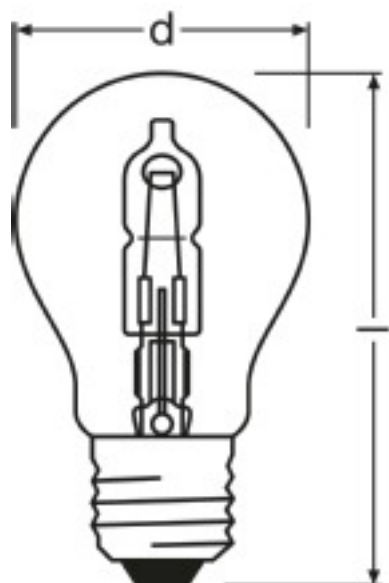

Product features

- 100 % dimmable
- Perfect color rendering (R_a : 100)
- Average life: 2,000 h

Technical data

Electrical data

Rated wattage	20 W
Nominal wattage	20 W
Nominal voltage	230 V
Claimed equiv. conventional lamp power	25 W
Power factor λ	1.00

Light technical data

Light color as per EN 12464-1	Warm White
Nominal luminous flux	235 lm
Rated luminous flux	235 lm
Color temperature	2700 K
Color rendering index Ra	100
Starting time	0.0 s
Warm-up time (60 %)	0 s
Lumen main.fact.at end of nom.life time	0.80

Dimensions & weight

Length	94.0 mm
Overall length	97.0 mm
Diameter	55.0 mm
Light center length (LCL)	73.0 mm
Outer bulb	A55

Product line drawing

Colors & materials

Lamp mercury content	0.0 mg
Mercury-free	Yes