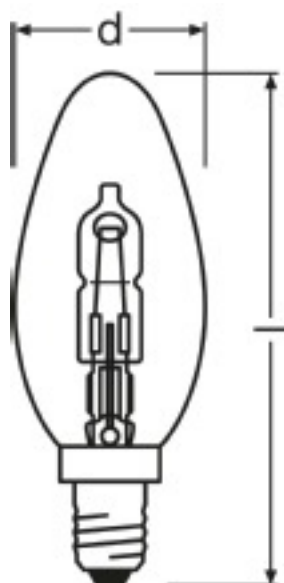

Product features

- Average life: 2,000 h
- 100 % dimmable
- Perfect color rendering (R_a : 100)

Technical data

Electrical data

Rated wattage	20 W
Nominal wattage	20 W
Nominal voltage	230 V
Claimed equiv. conventional lamp power	25 W
Power factor λ	1.00

Light technical data

Light color as per EN 12464-1	Warm White
Nominal luminous flux	235 lm
Rated luminous flux	235 lm
Color temperature	2700 K
Color rendering index Ra	100
Starting time	0.0 s
Warm-up time (60 %)	0 s
Lumen main.fact.at end of nom.life time	0.80

Dimensions & weight

Length	97.0 mm
Overall length	104.0 mm
Diameter	35.0 mm
Light center length (LCL)	67.0 mm
Outer bulb	B35

Product line drawing

Colors & materials

Lamp mercury content	0.0 mg
Mercury-free	Yes