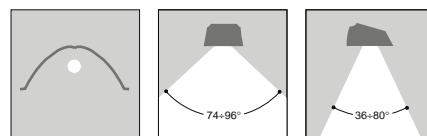

LEO/S			Symmetrical reflector	
05057194	151	CR		RX7s 150W HQI-TS/MH-TD/NAV-TS
05056694	150	CR		E40 150W NAV-T/SON-T/CDM-TT
05056794	252	CR		E40 250W NAV-T/SON-T/HQI-T/D
05056894	402	CR		E40 400W NAV-T/SON-T/HQI-BT/D
05056994	250	CR		E40 250W HPI-T/HQI-T N/SI
05057094	400	CR		E40 400W HPI-T/HQI-T N/SI
05056594	251	CR		E40 250W HQL/HPL-N
05057294	253	CR		Fc2 250W NAV-TS
05057394	254	CR		Fc2 250W HQI-TS/MH-TD
05057494	403	CR		Fc2 400W NAV-TS/HQI-TS