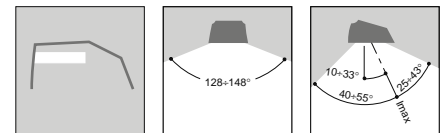

ACCESSORIES

- 14009594 A0070 94 Lighthood in grey sheet steel RAL 9006.
- 14009794 A0085 94 Antidazzle barrier in steel sheet grey RAL 9006.
- 14009894 A0169 94 Circular cover in steel sheet grey RAL 9006.
- 14327933 A0084 Protection grill in strong galvanized steel wire (20J).
- 14396993 A0105 Prismatic LEO/C glass.
- 14018220 A0234 Accessory for LEO "soft" glass, to be ordered together with the fitting.
- 14009994 A0104/1 94 Single support for Ø60+76 mm pole top mounting, painted in grey RAL 9006.
- 14010094 A0104/2 94 Double support for Ø60+76 mm pole top mounting, painted in grey RAL 9006.
- 14009694 A0083 94 Long bracket in grey RAL 9006 for ceiling installation.
- 14001699 A0160 INOX AISI 301 stainless steel bracket.
- 14012294 A999 94 Steel clamp painted in grey RAL 9006 for Ø60+80 pole top mounting
- 14011594 A0031 94 1000 mm support in grey RAL 9006 painted steel.