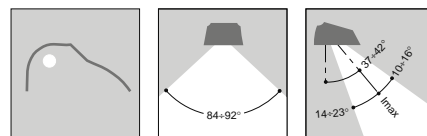

LEO/A			Asymmetrical reflector	
05058094	151	CR		RX7s 150W HQI-TS/MH-TD/NAV-TS
05057594	150	CR		E40 150W NAV-T/SON-T/CDM-TT
05057694	252	CR		E40 250W NAV-T/SON-T/HQI-T/D
05057794	402	CR		E40 400W NAV-T/SON-T/HQI-BT/D
05057894	250	CR		E40 250W HPI-T/HQI-T N/SI
05057994	400	CR		E40 400W HPI-T/HQI-T N/SI
05058194	253	CR		Fc2 250W NAV-TS
05058294	254	CR		Fc2 250W HQI-TS/MH-TD
05058394	403	CR		Fc2 400W NAV-TS/HQI-TS