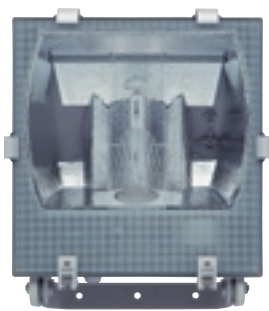

LEO/WR	Street lighting reflector

- 05061794 100 soft CR
- 05061894 150 soft CR
- 05061994 250 soft CR
- •• 05061394 100 CR
- •• 05061494 150 CR
- •• 05061594 250 CR
- •• 05061694 251 CR

- E40 100W NAV-T/SON-T
- E40 150W NAV-T/SON-T/CDM-TT
- E40 250W NAV-T/SON-T/HQI-T/D
- E40 100W NAV-T/SON-T
- E40 150W NAV-T/SON-T/CDM-TT
- E40 250W NAV-T/SON-T/HQI-T/D
- E40 250W HQL/HPL-N

- Fittings with soft glass
- •• Fittings with transparent glass