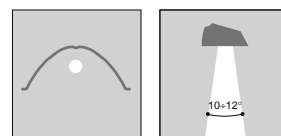

LEO/C			Circular reflector	
05058494	150	CR		RX7s 150W HQI-TS/MH-TD/NAV-TS
05058594	250	CR		Fc2 250W HQI-TS/MH-TD