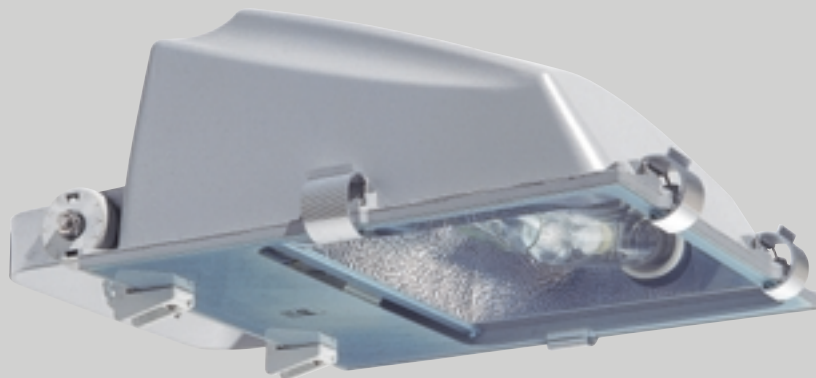

LEO are multipurpose 150-400W compact floodlights for outdoor and indoor use.

Body in aluminium painted in RAL 9006 grey. Toughened glass hinged to the body. Aluminium reflectors available in asymmetrical, symmetrical, circular and street lighting versions. Direct to glass high efficiency dual foam silicone gasket applied by computer controlled process. Extruded aluminium closing clips, with stainless steel spring. Steel bracket painted aluminium grey RAL 9006 with goniometer. External stainless steel screws.

LEO/A			Asymmetrical reflector	
05058094	151	CR		RX7s 150W HQI-TS/MH-TD/NAV-TS
05057594	150	CR		E40 150W NAV-T/SON-T/CDM-TT
05057694	252	CR		E40 250W NAV-T/SON-T/HQI-T/D
05057794	402	CR		E40 400W NAV-T/SON-T/HQI-BT/D
05057894	250	CR		E40 250W HPI-T/HQI-T N/SI
05057994	400	CR		E40 400W HPI-T/HQI-T N/SI
05058194	253	CR		Fc2 250W NAV-TS
05058294	254	CR		Fc2 250W HQI-TS/MH-TD
05058394	403	CR		Fc2 400W NAV-TS/HQI-TS